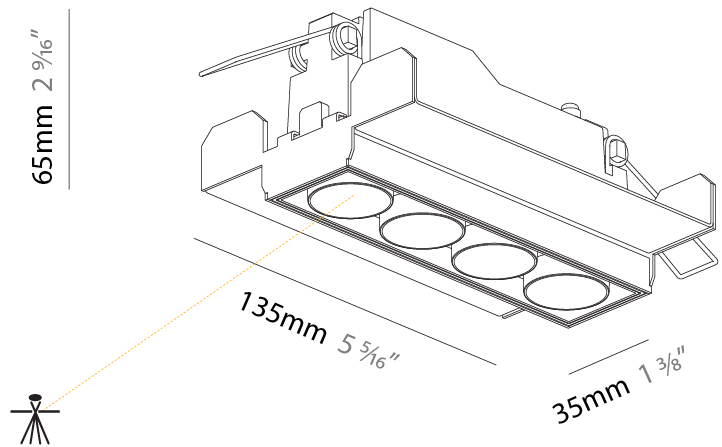

GENERAL

Series: Magiq Micro Dot
Subseries: Magiq 4 Cell Micro-Dot
Brand: Prolicht
Division: Architectural
Mounting Type: Trimless
Mounting Location: Ceiling
Subcategory: Downlight

PHYSICAL

Shape: Rectangle
Length (mm): 135
Length (in): 5 ⁵/₁₆
Width (mm): 35
Width (in): 1 ³/₈
Height (mm): 65
Height (in): 2 ⁹/₁₆
Ceiling Thickness (mm): 12.5
Ceiling Thickness (in): 1/2
Min. Recessing Depth (mm): 100
Min. Recessing Depth (in): 3 ¹⁵/₁₆
Light Distribution: Downlight
Weight (kg): 0.403
Weight (lbs): 0.89
Fixture Material: Aluminum Die Cast
Cut-out Measurements: 142mm / 5 9/16" x 42mm / 1 5/8"
Upon Request: Unique Ceiling Thickness

ELECTRICAL

Lamp Type: LED (Zhaga Standard)
Input Wattage (W): 14.3
Total Output Wattage (W): 13.3
Dimming: Tri-Mode (Non-Dimming and Phase Dimming (120Vac only) and 0-10V Dimming)
Driver Included: No
Driver Location: Remote
Driver Type: Constant Current - Universal
Driver Class: Class 2
Housing: See components
Input Voltage (V): 120 - 277
Constant Current (MA): 1050

LED

Number of LEDs: 4
Color Temperature (°K): 2700 / 3000 / 3500 / 4000
Max. Delivered Lumen (lm): 640 / 694 / 706 / 720
Nominal Lumen (lm): 880 / 954 / 940 / 990
CRI: >90 CRI
Lamp Life (hrs): 50000
Upon Request: Special Color Temperature

OPTICAL

Optic°: 22 / 38
Upon Request: Special Beam Angles

RATINGS AND CERTIFICATIONS

Certified By: CSA Certified to UL and CSA Standards
IP rating: IP20