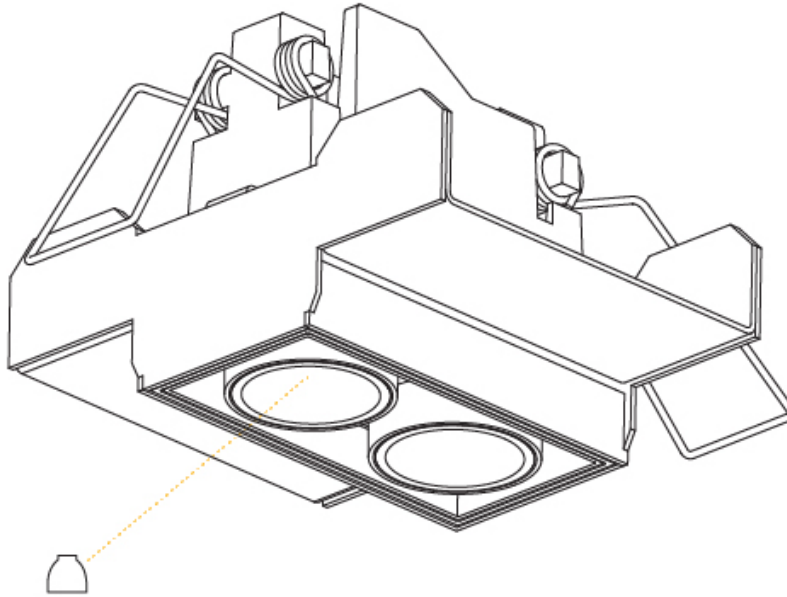

MAGIQ 2 CELL MICRO-DOT TRIMLESS

A35780-

PROJECT

TYPE

SPECIFIER

QUANTITY

DATE